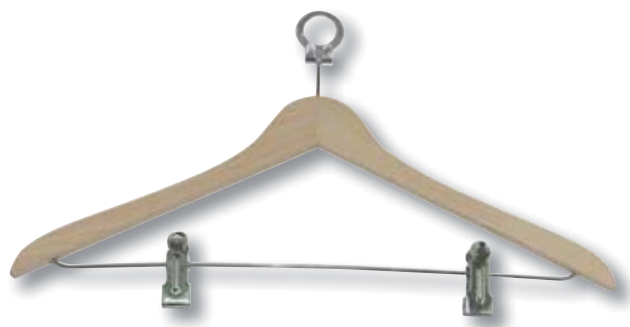

DIM.: 432 mm. x 20 mm.

Ref. G700700

Percha plástico gancho antirrobo, anilla antibandálica metálica
Plastic hanger with anti-theft hook, metallic anti-theft ring

DIM.: 432 mm. x 20 mm.

Ref. G700800

Percha plástico gancho antirrobo
Plastic hanger with anti-theft hook

DIM.: 432 mm. x 20 mm.

Ref. G700100

Anilla antirrobo plástico Ø 30 mm.
Plastic anti-theft ring Ø 30 mm.

Ref. G700200

Anilla antirrobo metálica Ø 25 mm.
Metallic anti-theft ring Ø 25 mm.

Ref. G700900

Percha madera gancho normal y pinzas metálicas
Wood hanger with normal hook and metallic clothes peg

DIM.: 450 mm. x 12 mm.

Ref. G701000

Percha madera gancho antirrobo, anilla antibandálica metálica y pinzas metálicas
Wood hanger with anti-theft hook, metallic anti-theft ring and metallic clothes peg

DIM.: 450 mm. x 12 mm.