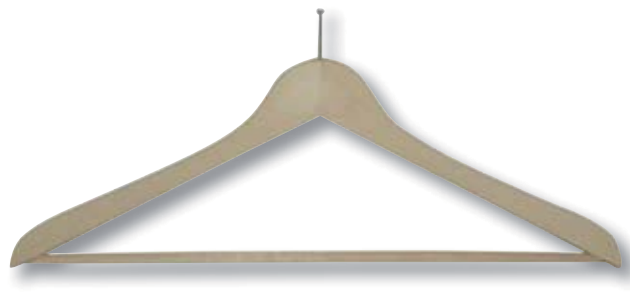

DIM.: 450 mm. x 12 mm.

Ref. G701000

Percha madera gancho antirrobo, anilla antibandálica metálica y pinzas metálicas
Wood hanger with anti-theft hook, metallic anti-theft ring and metallic clothes peg

DIM.: 450 mm. x 12 mm.

Ref. G701100

Percha madera gancho antirrobo y pinzas metálicas
Wood hanger with anti-theft hook and metallic clothes peg

DIM.: 450 mm. x 12 mm.

Ref. G701200

Percha madera gancho normal
Wood hanger with normal hook

DIM.: 450 mm. x 12 mm.

Ref. G701300

Percha madera gancho antirrobo, anilla antibandálica metálica
Wood hanger with anti-theft hook, metallic anti-theft ring

DIM.: 450 mm. x 12 mm.

Ref. G701400

Percha madera gancho antirrobo
Wood hanger with anti-theft hook