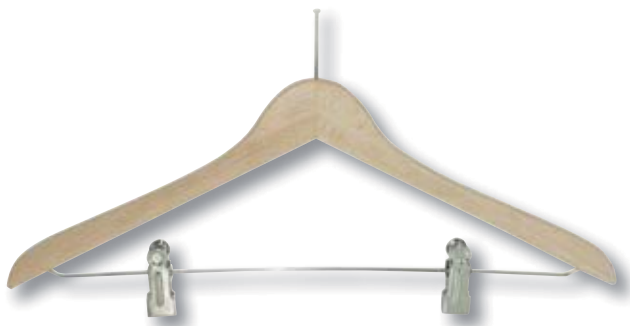

DIM.: 432 mm. x 20 mm.

Ref. G700700

Percha plástico gancho antirrobo, anilla antibandálica metálica
Plastic hanger with anti-theft hook, metallic anti-theft ring

DIM.: 432 mm. x 20 mm.

Ref. G700800

Percha plástico gancho antirrobo
Plastic hanger with anti-theft hook

DIM.: 432 mm. x 20 mm.

Ref. G700100

Anilla antirrobo plástico Ø 30 mm.
Plastic anti-theft ring Ø 30 mm.

Ref. G700200

Anilla antirrobo metálica Ø 25 mm.
Metallic anti-theft ring Ø 25 mm.

Ref. G700900

Percha madera gancho normal y pinzas metálicas
Wood hanger with normal hook and metallic clothes peg

DIM.: 450 mm. x 12 mm.

Ref. G701000

Percha madera gancho antirrobo, anilla antibandálica metálica y pinzas metálicas
Wood hanger with anti-theft hook, metallic anti-theft ring and metallic clothes peg

DIM.: 450 mm. x 12 mm.