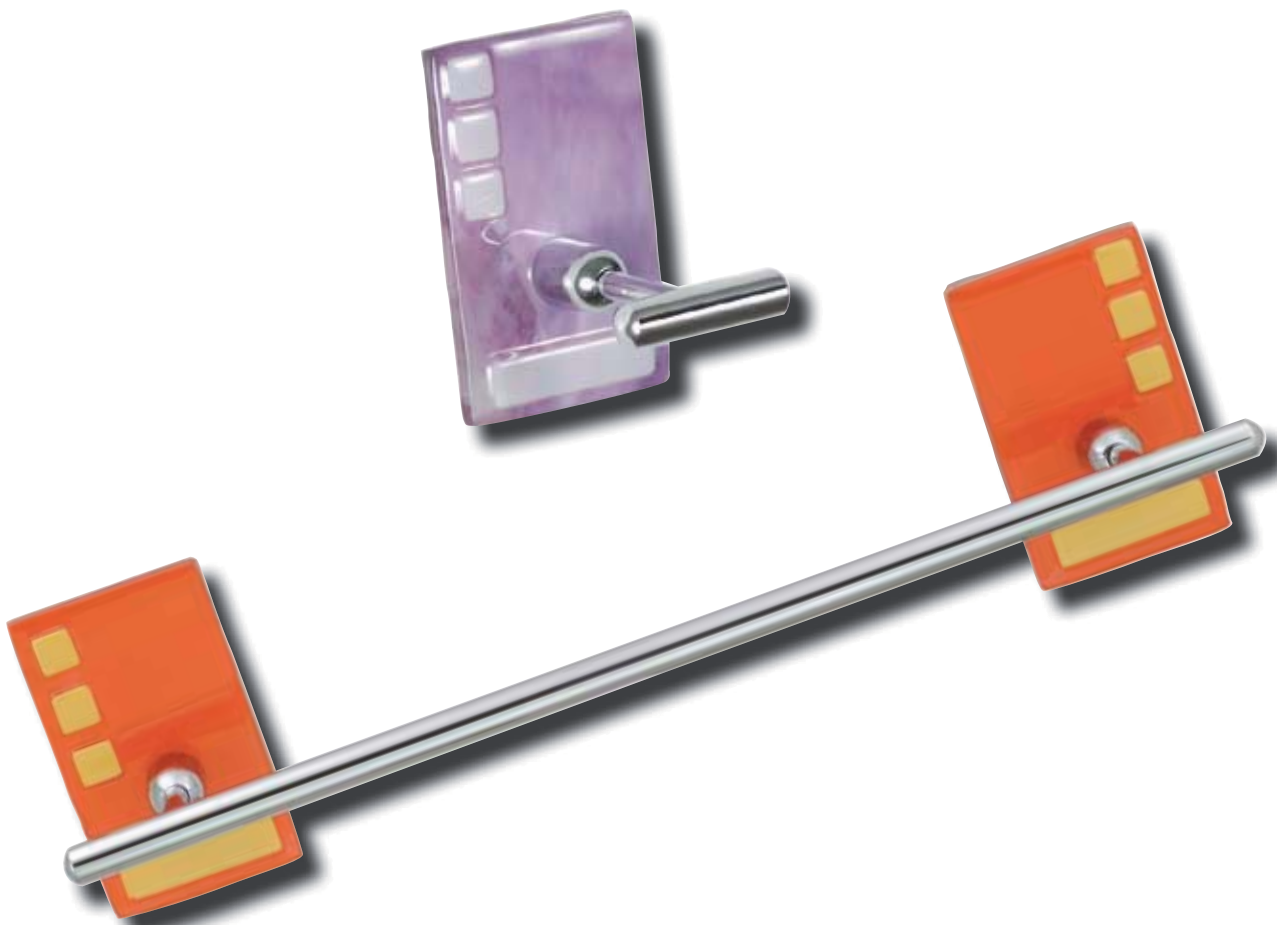

colección

Indi

Complementos de Baño / Bathroom Complements

Toallero de 30 cm. Naranja Cromo
Chrome-Orange 30 cm. Towel Rail

Ref. 110101N

Toallero de 45 cm. Naranja Cromo
Chrome-Orange 45 cm. Towel Rail

Ref. 110201N

Toallero de 60 cm. Naranja Cromo
Chrome-Orange 60 cm. Towel Rail

Ref. 110301N

Escobillero Naranja Cromo
Chrome-Orange Wall-Mounted
Toiled Brush Holder

Ref. 111801N

Dosificador Naranja Cromo
Chrome-Orange Dispenser

Ref. 111301N

Jabonera Naranja Cromo
Chrome-Orange Soap Dish

Ref. 111201N

Toallero de Bidé Naranja Cromo
Chrome-Orange Towel Ring For Bidet

Ref. 110601N

Toallero Anillas Naranja Cromo
Chrome-Orange Towel Ring