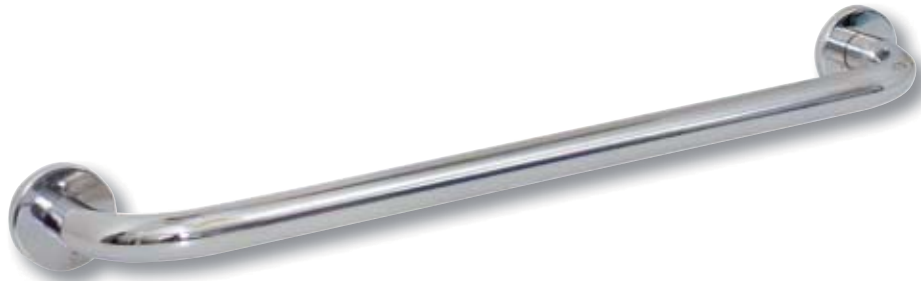

Toallero barra 43 cm. satinada
Towel rail 43 cm. satin

Ref. 140212
DIM.: 430 mm. x 90 mm. x 50 mm.

Percha 90° pulida
Bath hook 90° polished

Ref. 142911
DIM.: 90 mm. x 90 mm. x 50 mm.