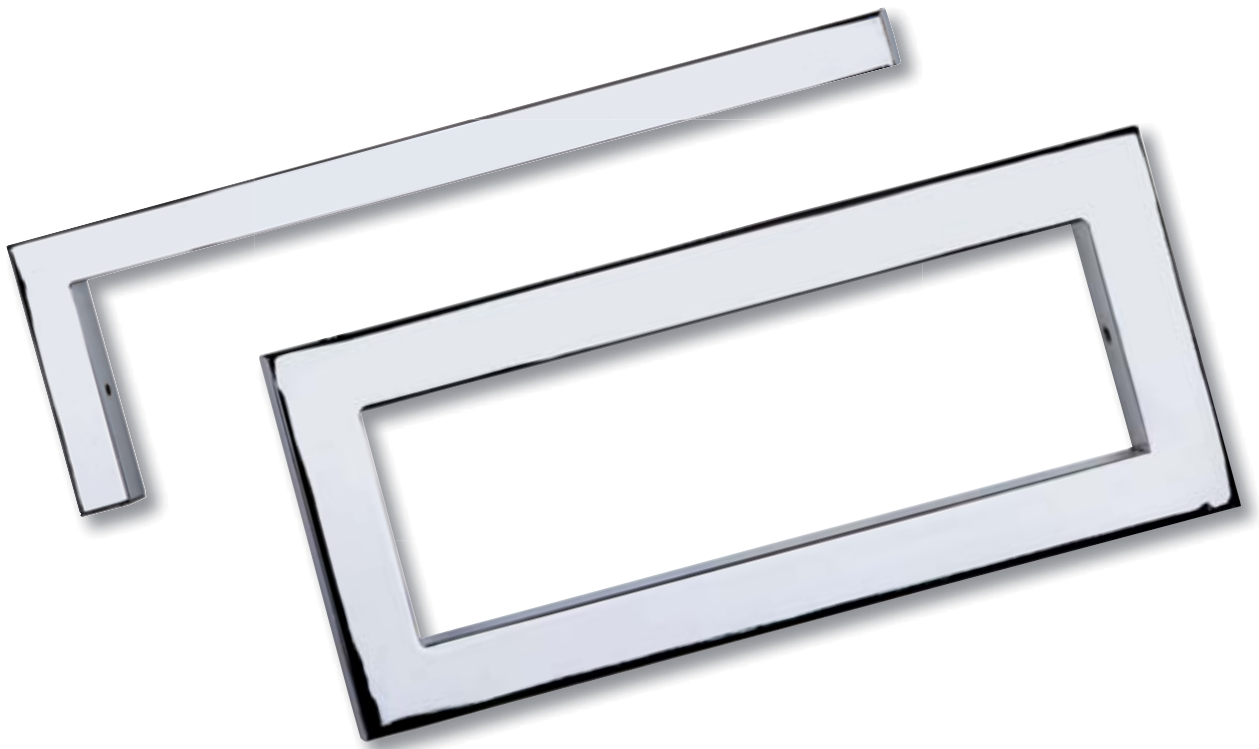

colección

Soportes de lavabo

Complementos de Baño / Bathroom Complements